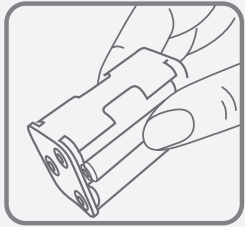

Installing the sensor bin

1 Install batteries

Install 3x AA batteries into the battery compartment according to +/- instructions. Place the battery compartment back and activate the on/off switch.

2 Place garbage bag