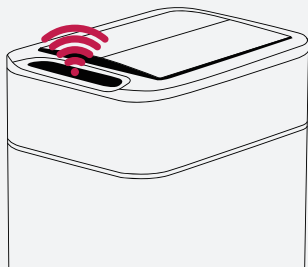

Installing the sensor bin

1 Install batteries

Install 3x AA batteries into the battery compartment according to +/- instructions. Place the battery compartment back and activate the on/off switch.

2 Place garbage bag

Lift the black handles inside the bin and put the garbage bag around these handles. Place the lid back on the FlinQ sensor bin.

3 Intelligent sensor

Place your hand gently over the sensing area and the lid will open. After that, the lid will close automatically after 15 sec.