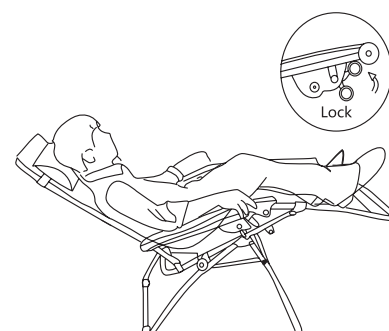

Scan the QR code or go to flinqproducts.nl/registration

1

Take out the lounge chair and release the handrail locks on both sides.

2

Open the chair frame and adjust it as shown in the image.

3

Sit down, place your feet on the front crossbar, push against the crossbar, and lean back.

4

Recline to your desired angle and lock the chair, as shown in the image.

Warning: To avoid pinching, do not put your fingers inside the latch when adjusting the angle.

Warning: To avoid tipping over, do not sit on the backrest.