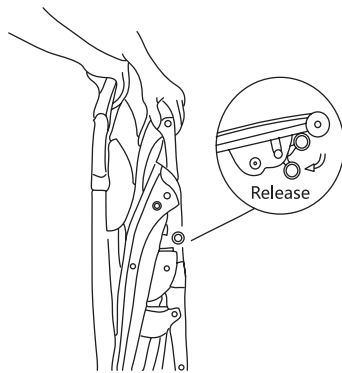

Scan the QR code or go to flinqproducts.nl/registration

1

Take out the lounge chair and release the handrail locks on both sides.

2

Open the chair frame and adjust it as shown in the image.

3

Sit down, place your feet on the front crossbar, push against the crossbar, and lean back.

4

Recline to your desired angle and lock the chair, as shown in the image.

Warning: To avoid pinching, do not put your fingers inside the latch when adjusting the angle.

Warning: To avoid tipping over, do not sit on the backrest.

1. Dépliez la chaise.
2. Fixez le porte-gobelet sur le cadre triangulaire situé sous l'accoudoir.
3. Ajustez le porte-gobelet à la hauteur souhaitée pour terminer l'installation.

Rappel : Avant de plier la chaise, retirez le porte-gobelet afin d'éviter tout dommage.