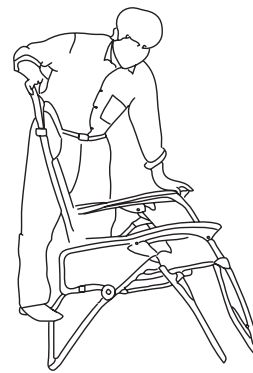

Scan the QR code or go to flinqproducts.nl/registration

1

Take out the lounge chair and release the handrail locks on both sides.

2

Open the chair frame and adjust it as shown in the image.

3

Sit down, place your feet on the front crossbar, push against the crossbar, and lean back.

4

Recline to your desired angle and lock the chair, as shown in the image.

Warning: To avoid pinching, do not put your fingers inside the latch when adjusting the angle.

Warning: To avoid tipping over, do not sit on the backrest.